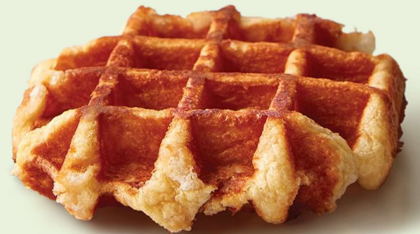

CONTAINS EGG, MILK, SOY

fan favorite

IMPOSSIBLE™ is a trademark of Impossible Foods Inc.

bites

belgian waffle  **310 CAL**

CONTAINS COCONUT, EGG, MILK, SOY, WHEAT

savory pretzel

420 CAL